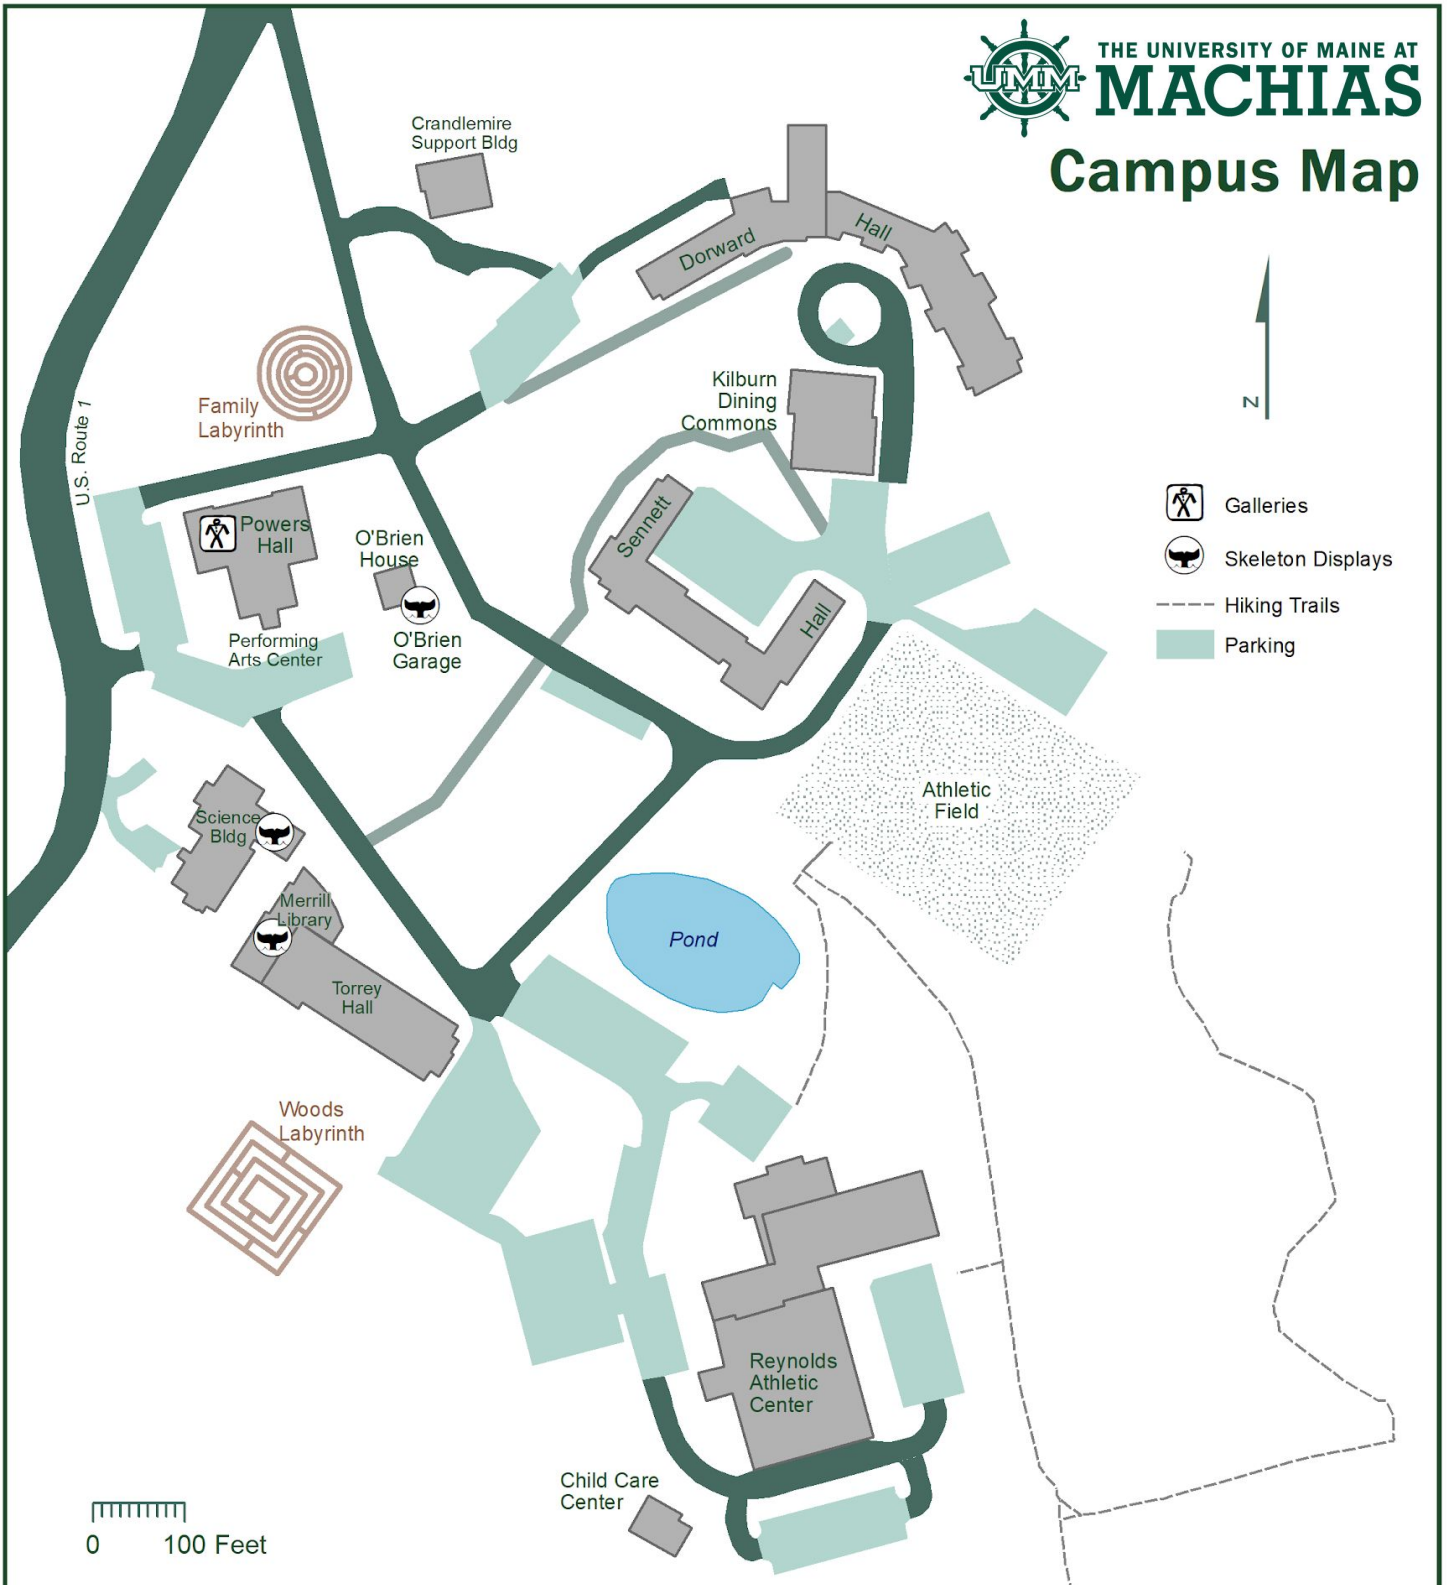

THE UNIVERSITY OF MAINE AT
MACHIAS

Campus Map

-  Galleries
-  Skeleton Displays
-  Hiking Trails
-  Parking

<p>Powers Hall Administrative Offices Art Galleries Performing Arts Center Student Services</p>	<p>Torrey Hall Classrooms Commuter Lounge Continuing and Distance Ed Early College GIS Lab Information Technology Study Center</p>	<p>Reynolds Center Intercollegiate Athletics Murdock Fitness and Aquatics Center</p> <p>Downard Residence Hall Campus Safety Book Arts Studio</p>	<p>O'Brien House Admissions Office Marketing/PR</p> <p>Merrill Library 24 Hr Computer Lab</p>
<p>Science Building Classrooms Marine Education and Research Center</p>	<p>Flaherty Center Early Care and Education</p>	<p>Kilburn Commons Dining Services Faculty Dining Room Galley</p>	<p>Sennett Residence Hall Clipper Lounge Faculty Offices</p>